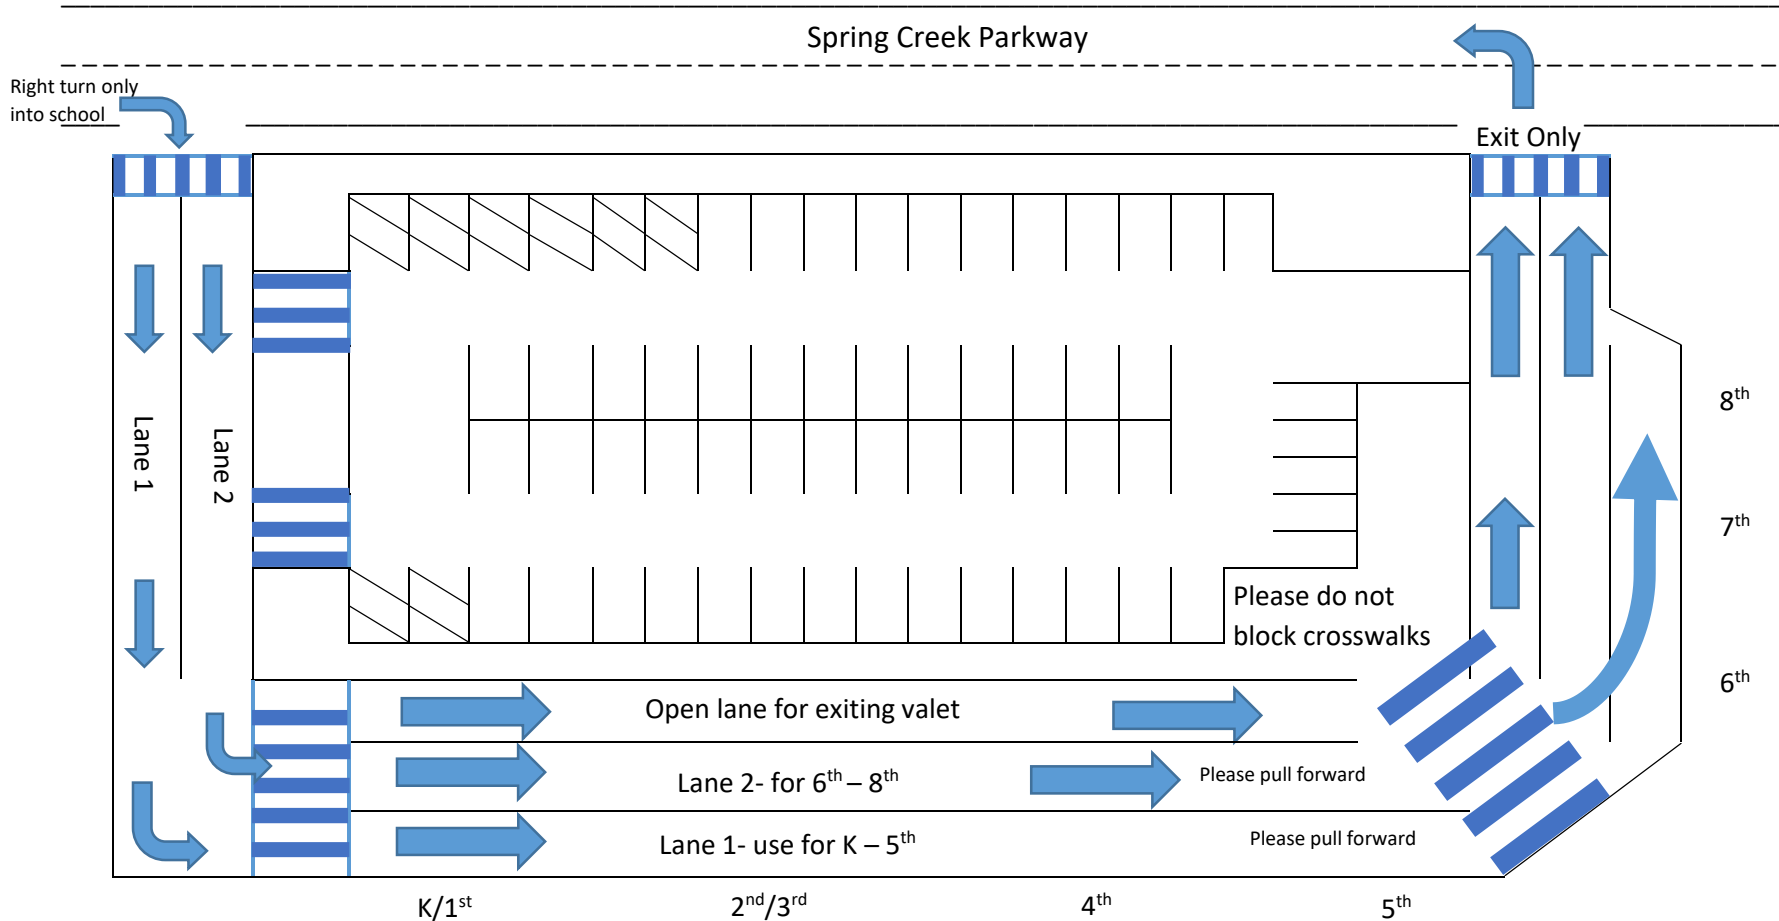

CCID Valet Directions

During arrival, 8:00am-8:30am, and dismissal, 3:05pm-3:20pm, cars entering parking lot using right turn "Lane 1" may not cross into "Lane 2" to park. **Students will be waiting with their oldest sibling/carpool buddy.**
Pull to the grade level sign of oldest sibling/carpool buddy. Pick up at curbside only.