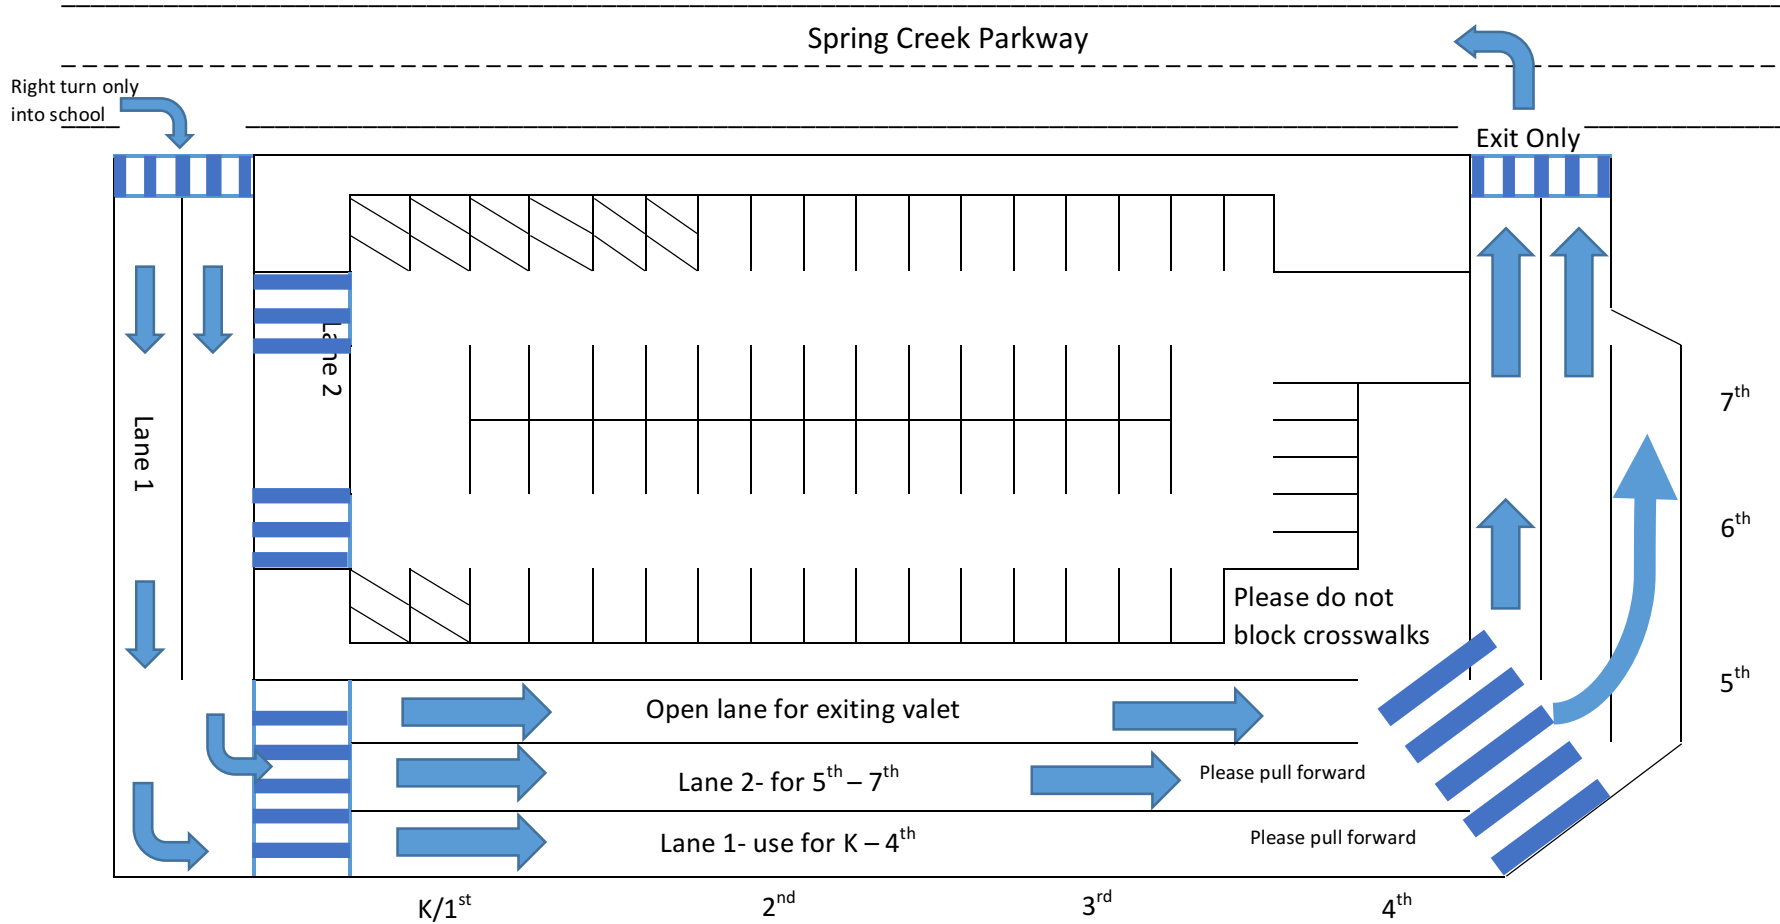

CCID Valet Directions

During arrival, 8:00am-8:30am, and dismissal, 3:05pm-3:20pm, cars entering parking lot using right turn “Lane 1” may not cross into “Lane 2” to park. **Students will be waiting with their oldest sibling/carpool buddy.**
Pull to the grade level sign of oldest sibling/carpool buddy. Pick up at curbside only.